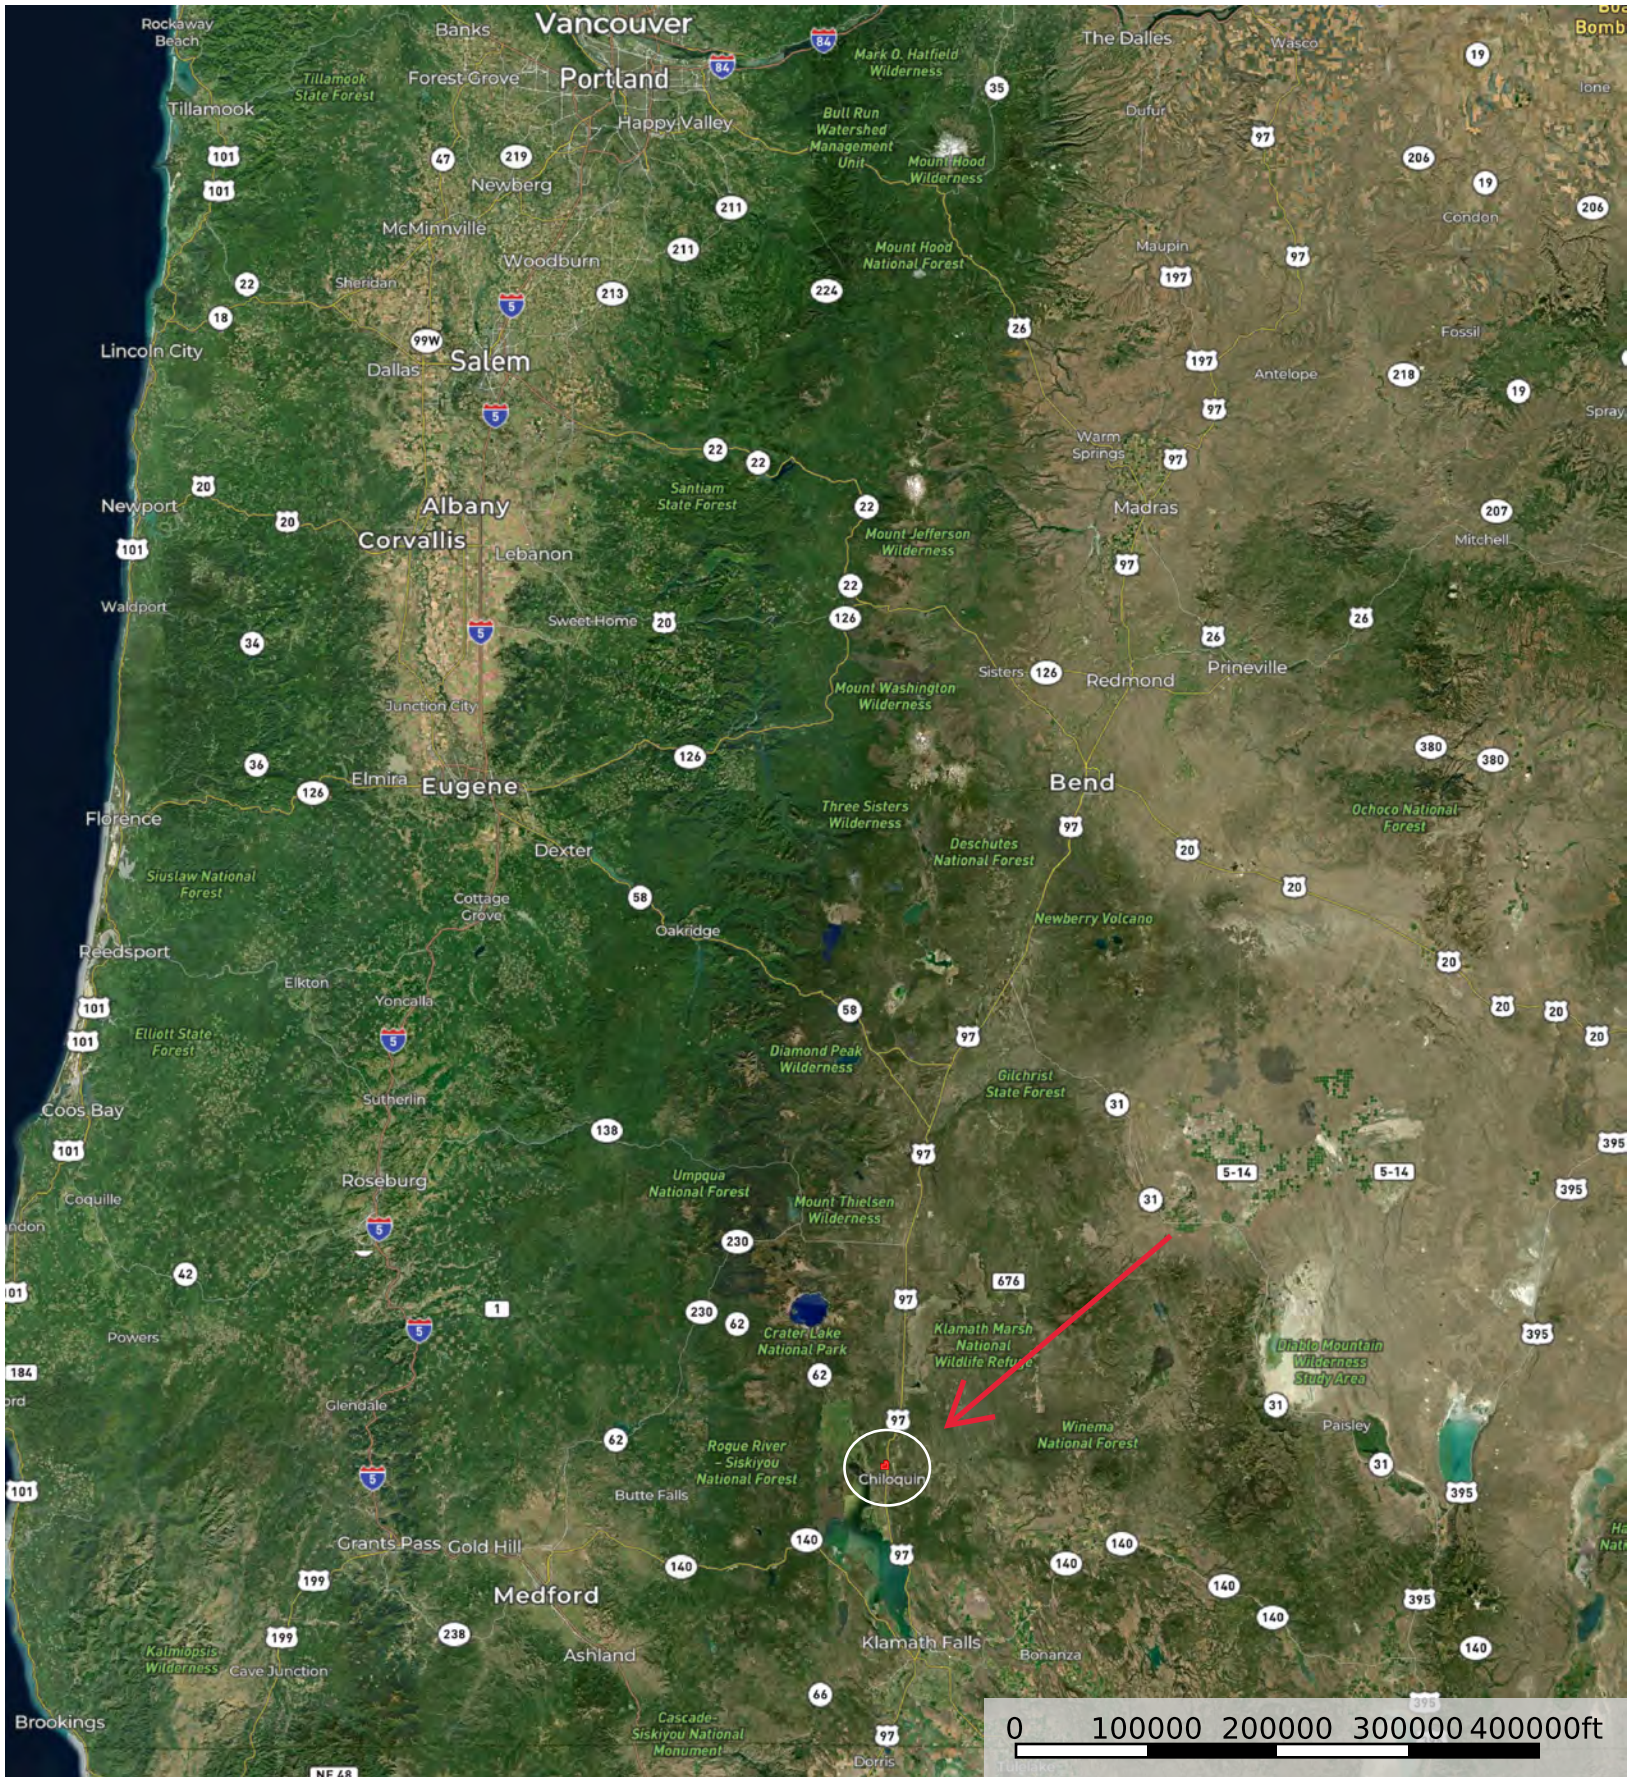

# KLAMATH BASIN

T34S R7W Sec. 21 - 381.97 ± Acres

 Boundary

**KLAMATH BASIN**  
T34S R7W Sec. 21 - 381.97 ± Acres

 Boundary

# KLAMATH BASIN

T34S R7W Sec. 21 - 381.97 ± Acres

NF 48

0 100000 200000 300000 400000ft

 Boundary

Cancelled No.  
700 MI  
701 MI  
702 MI  
703 MI