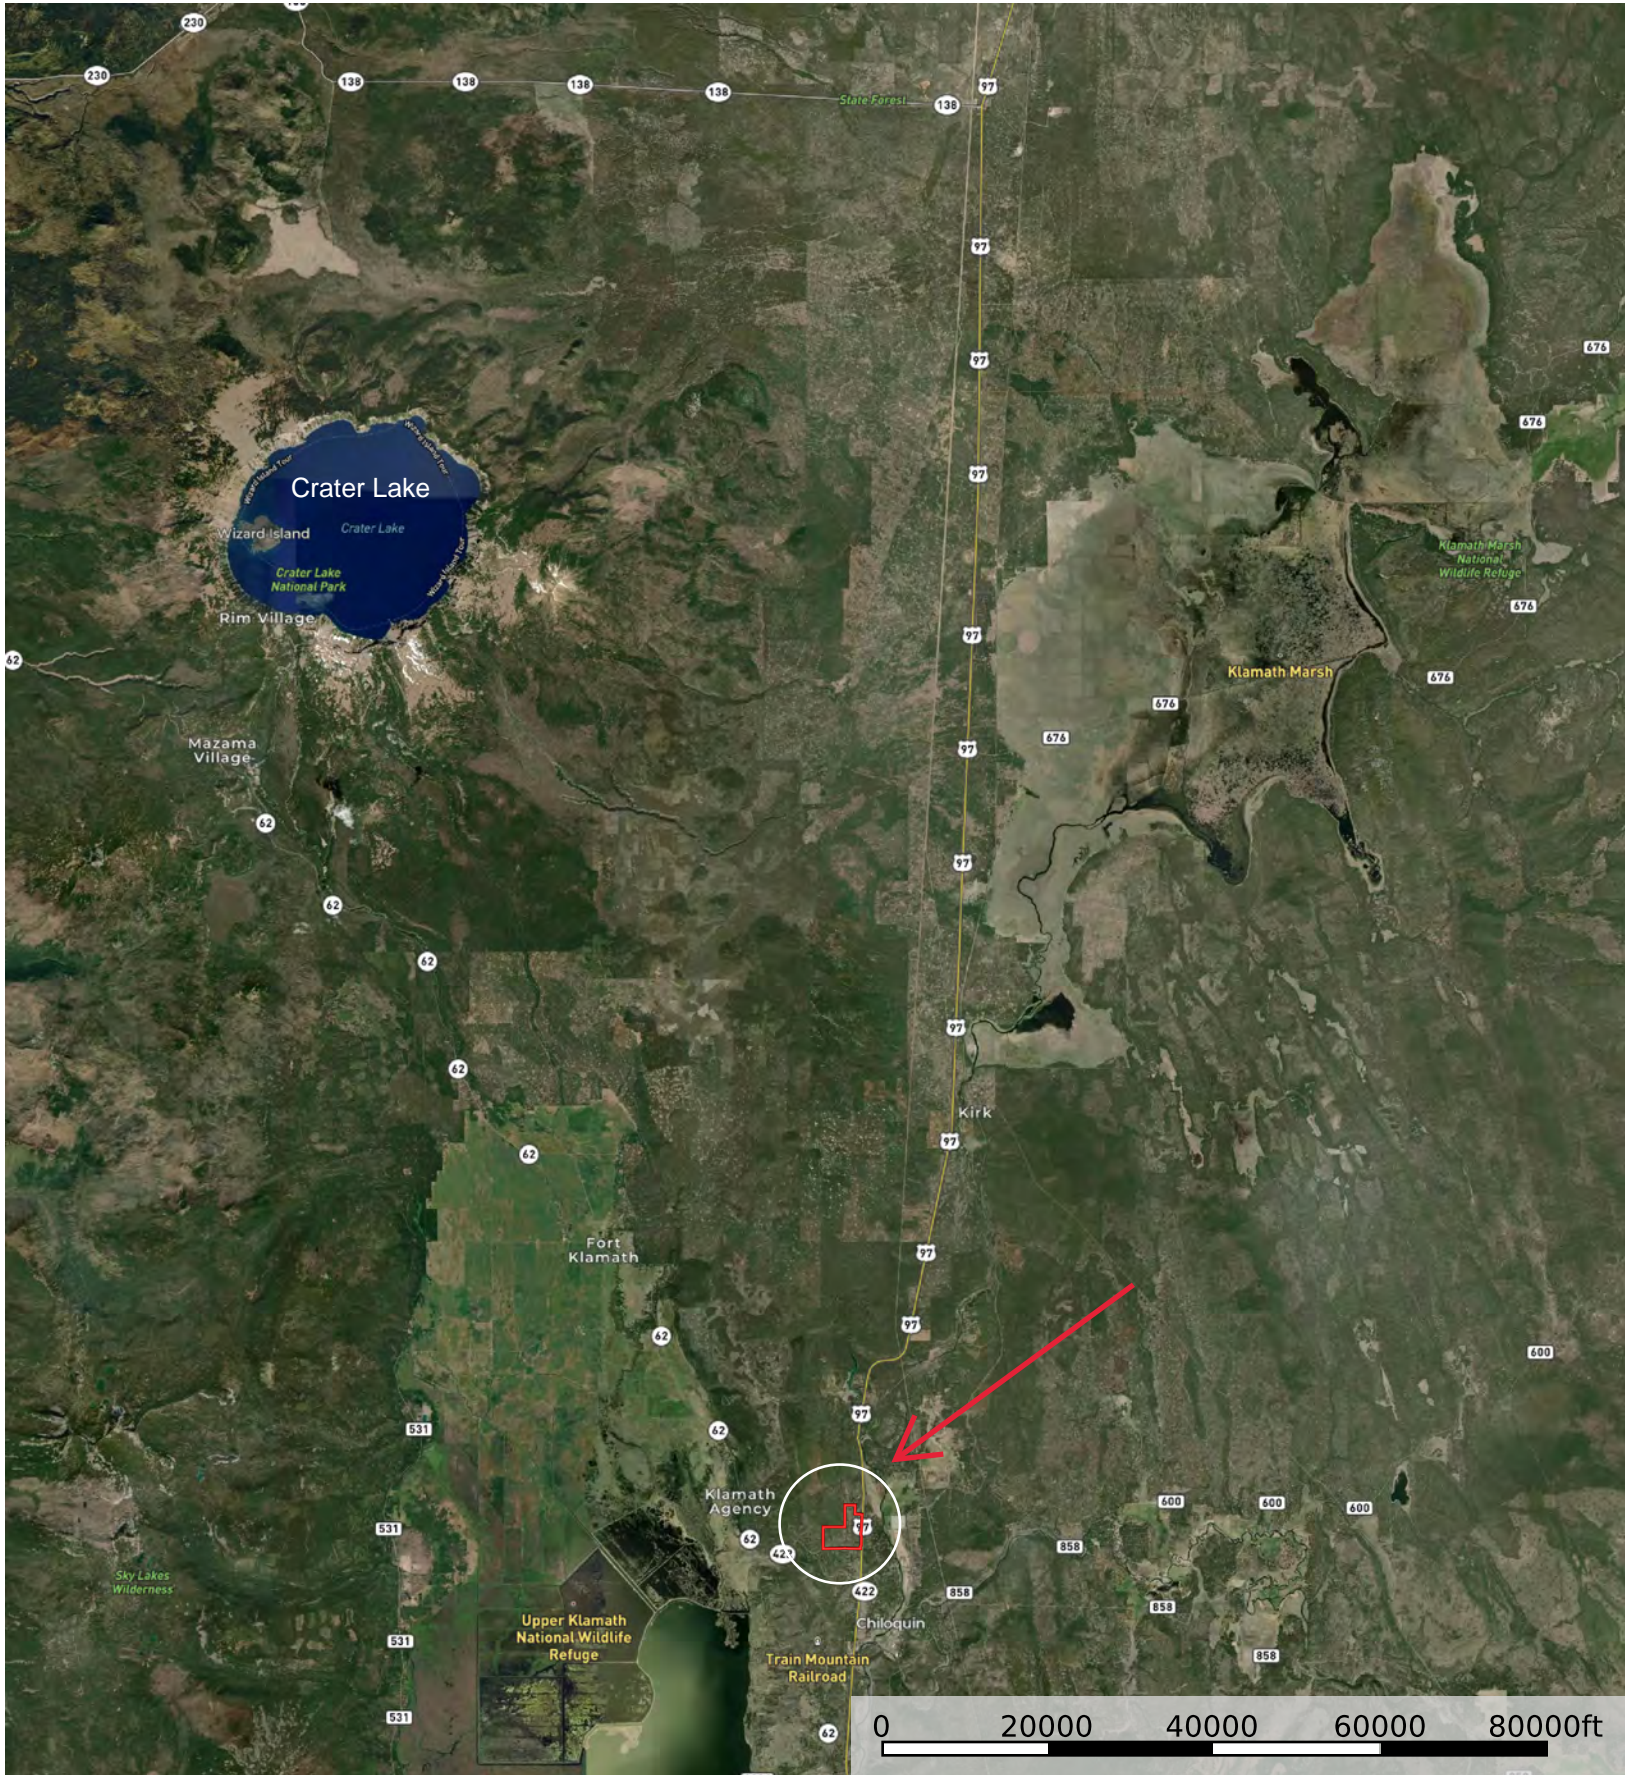

# KLAMATH BASIN

T34S R7W Sec. 21 - 381.97 ± Acres

 Boundary

**KLAMATH BASIN**  
T34S R7W Sec. 21 - 381.97 ± Acres

 Boundary

# KLAMATH BASIN

T34S R7W Sec. 21 - 381.97 ± Acres

NF 48

0 100000 200000 300000 400000ft

 Boundary

Cancelled No.  
700 MI  
701 MI  
702 MI  
703 MI