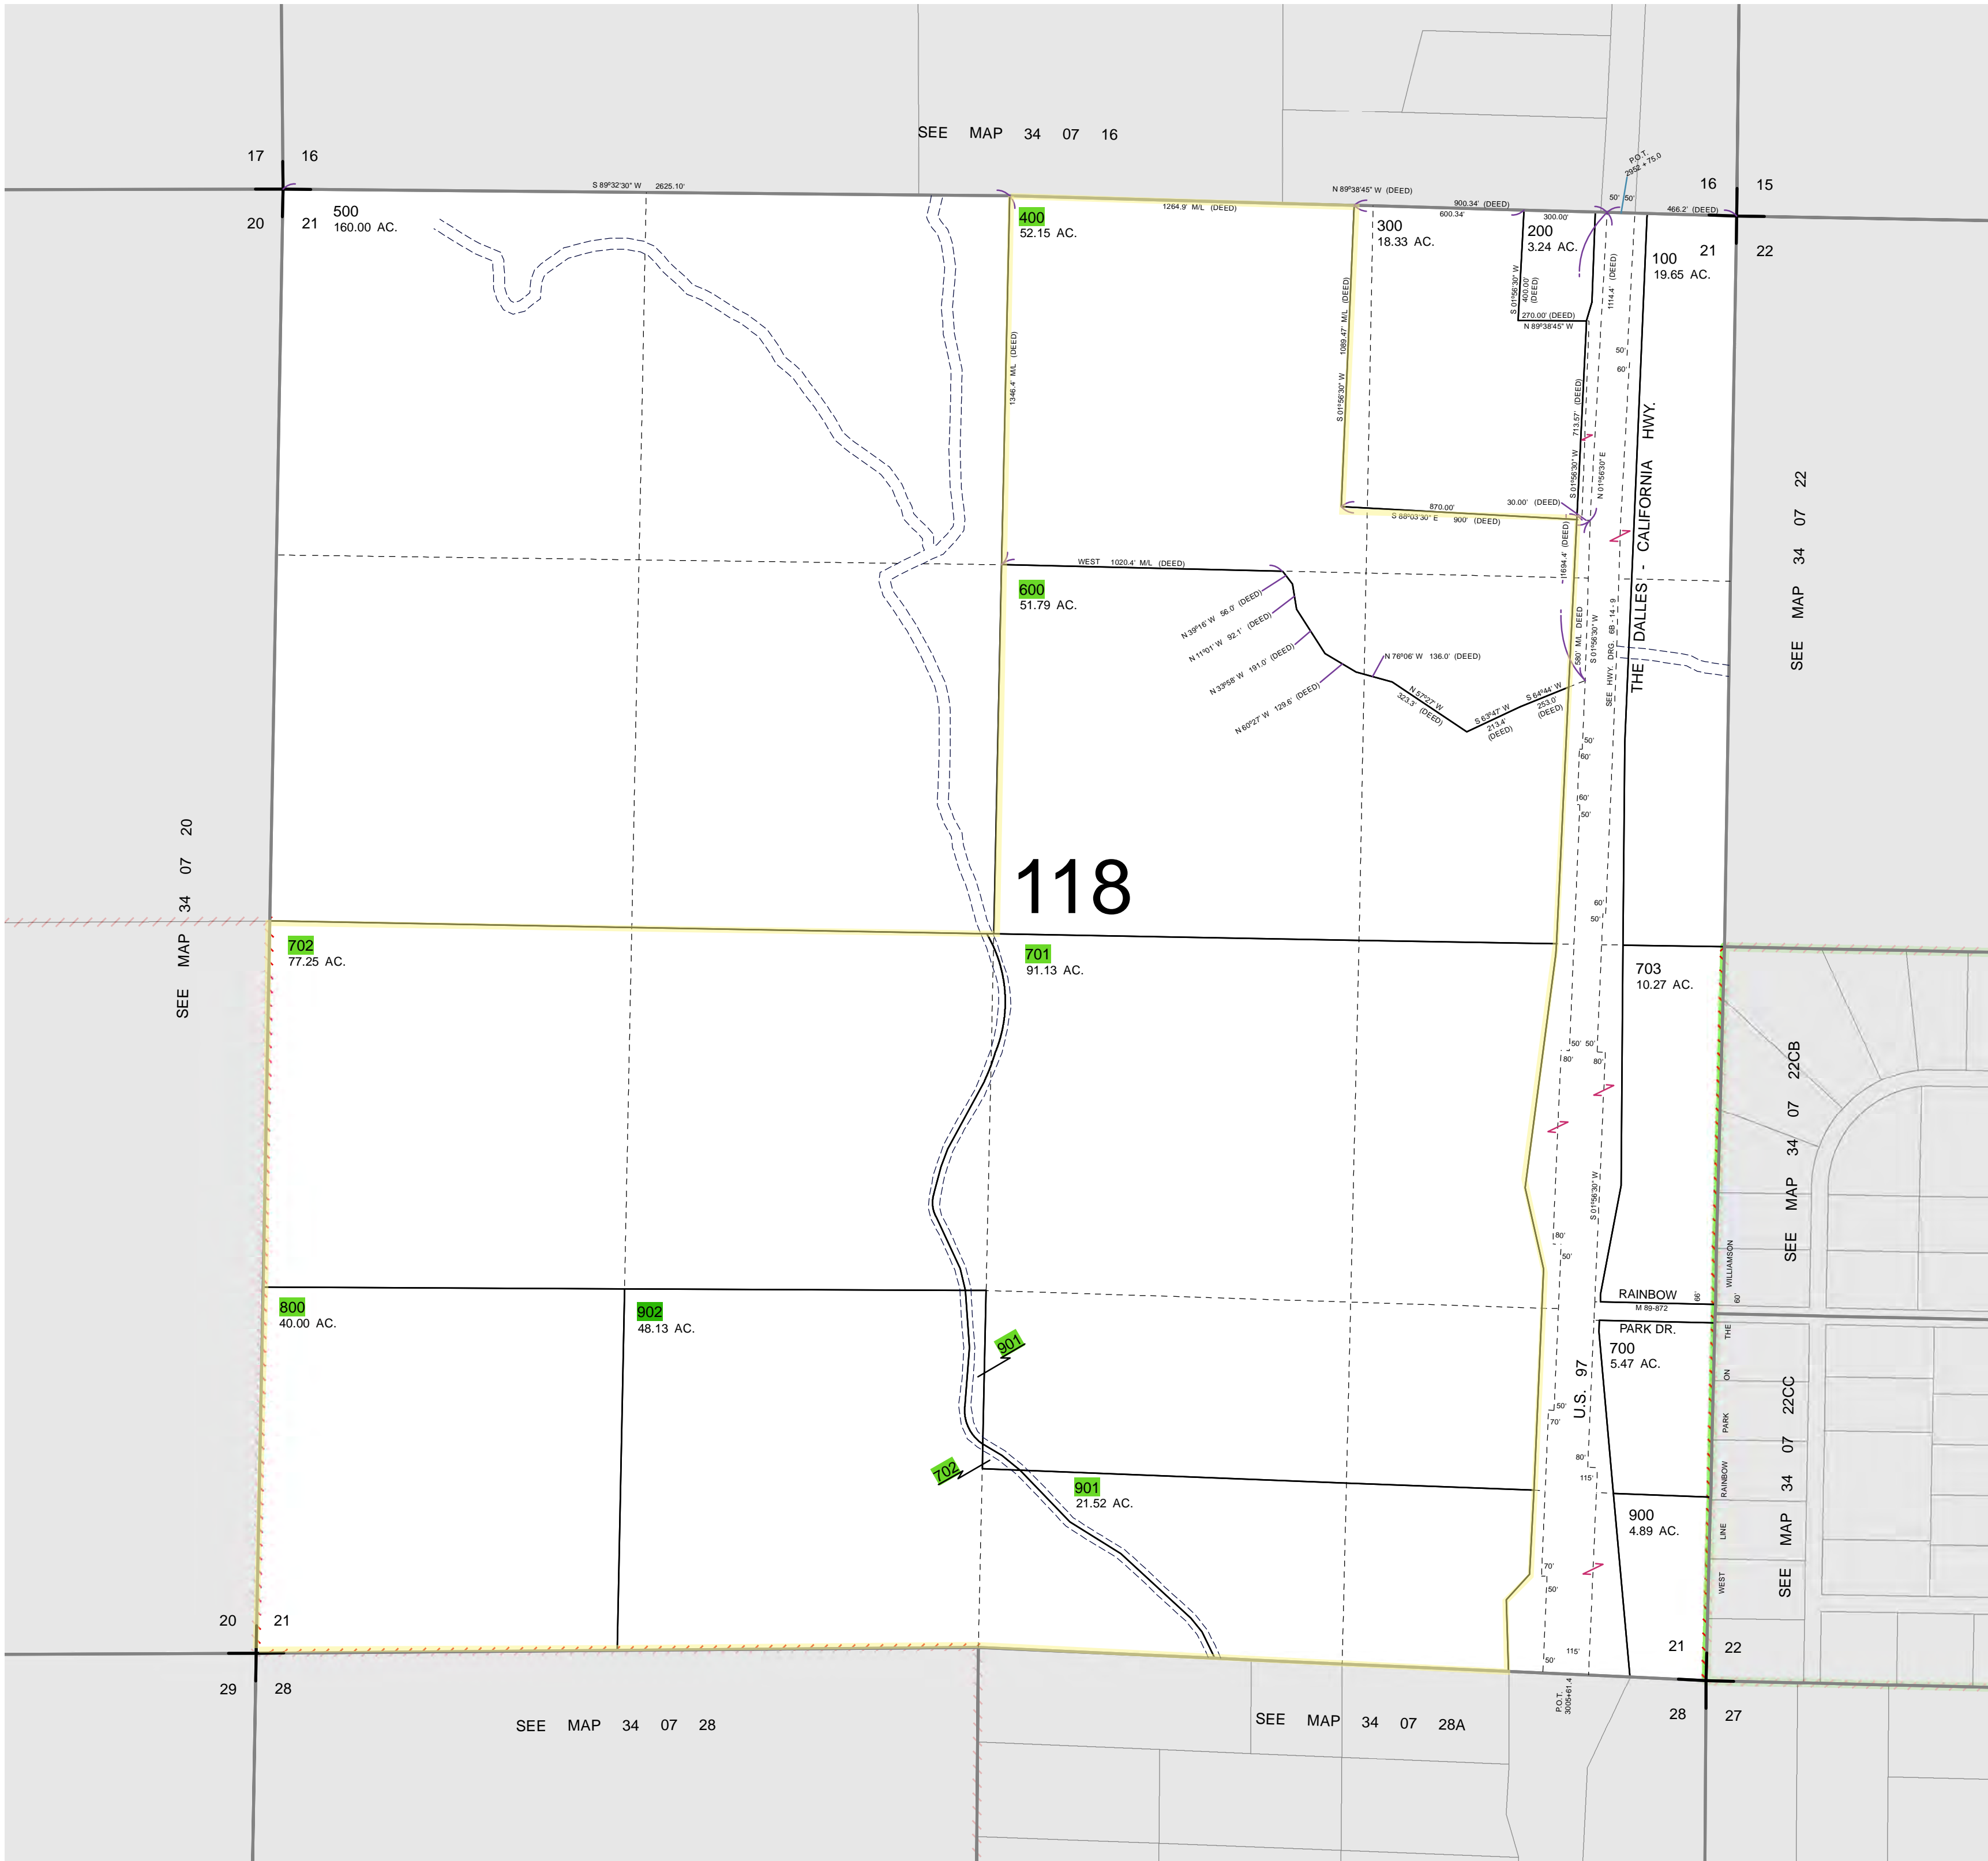

# KLAMATH BASIN

T34S R7W Sec. 21 - 381.97 ± Acres

 Boundary

**KLAMATH BASIN**  
T34S R7W Sec. 21 - 381.97 ± Acres

 Boundary

# KLAMATH BASIN

T34S R7W Sec. 21 - 381.97 ± Acres

NF 48

0 100000 200000 300000 400000ft

 Boundary

Cancelled No.  
700 MI  
701 MI  
702 MI  
703 MI